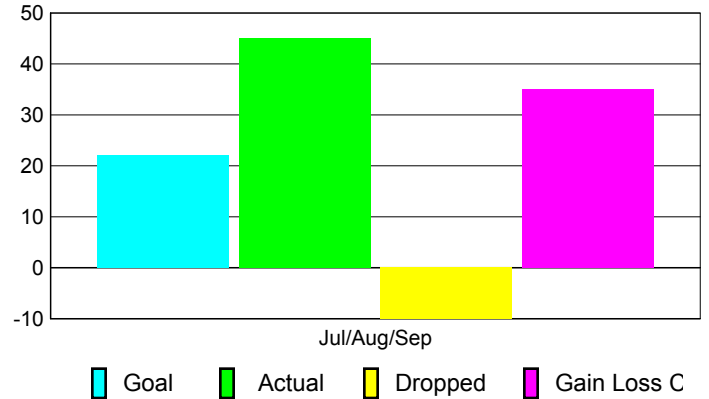

Membership Results 2010-2011

Goal, New, Dropped, Gain/Loss